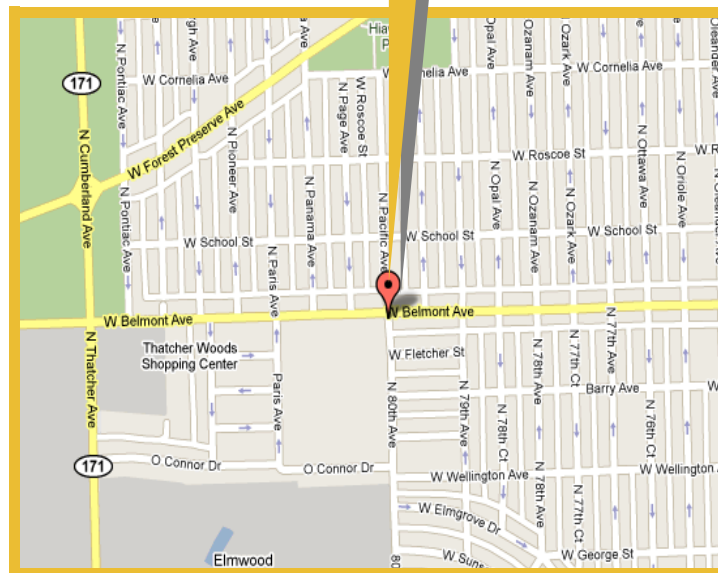

MAPS & DIRECTIONS

Guerin College Prep High School

is located at
8001 West Belmont Avenue
River Grove, IL 60171-1012

DRIVING DIRECTIONS

From North

Take I-94 South to Indiana. Take the exit onto I-90 East toward Kennedy Expy/Chicago. Take exit 79A for Cumberland Ave. South. Merge onto N. Cumberland Ave. / N. Pueblo Ave. Turn left at W. Belmont Ave. Guerin College Prep will be on the right.

From the South

Take I-294 North via ramp to West Suburbs. Take I-294 West and exit toward Rockford / Chicago / I-290 East. Keep right at the fork to continue toward I-88 East and merge onto I-88 East. Merge onto I-290 East. Take exit 20 toward 1st Ave. Merge onto Bataan Dr. Turn Left at 1st Ave / IL-171 N. Turn right at W. Belmont Ave. Guerin College Prep will be on the right.

From Downtown

Take I-290 West toward West Suburbs. Take exit 20 for 1st Ave. Turn right at 1st Ave. IL-171 N. Turn right at W. Belmont Ave. Guerin College Prep will be on the right.

From West

Take I-88 East to Chicago. Merge onto I-290 East. Take exit 20 toward 1st Ave. Merge onto Bataan Dr. Turn Left at 1st Ave / IL-171 N. Turn right at W. Belmont Ave. Guerin College Prep will be on the right.

PUBLIC TRANSPORTATION

CTA- This information is for your convenience. Please check their website www.transitchicago.com or call (312) 836-7000 for schedules and fares.

Take Blue Line (O'Hare) to the Belmont Ave. stop. Take Bus #77 Belmont Express bus West to 80th Ave. stop. Guerin College Prep will be on the right.