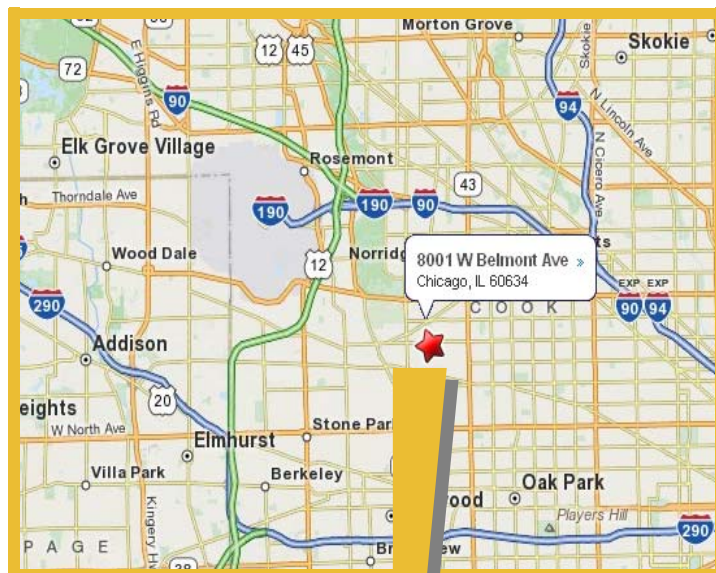

MAPS & DIRECTIONS

Guerin College Prep High School

is located at
8001 West Belmont Avenue
River Grove, IL 60171-1012

DRIVING DIRECTIONS

From North

Take I-94 South to Indiana. Take the exit onto I-90 East toward Kennedy Expy/Chicago. Take exit 79A for Cumberland Ave. South. Merge onto N. Cumberland Ave. / N. Pueblo Ave. Turn left at W. Belmont Ave. Guerin College Prep will be on the right.

From the South

Take I-294 North via ramp to West Suburbs. Take I-294 West and exit toward Rockford / Chicago / I-290 East. Keep right at the fork to continue toward I-88 East and merge onto I-88 East. Merge onto I-290 East. Take exit 20 toward 1st Ave. Merge onto Bataan Dr. Turn Left at 1st Ave / IL-171 N. Turn right at W. Belmont Ave. Guerin College Prep will be on the right.

From Downtown

Take I-290 West toward West Suburbs. Take exit 20 for 1st Ave. Turn right at 1st Ave. IL-171 N. Turn right at W. Belmont Ave. Guerin College Prep will be on the right.

From West

Take I-88 East to Chicago. Merge onto I-290 East. Take exit 20 toward 1st Ave. Merge onto Bataan Dr. Turn Left at 1st Ave / IL-171 N. Turn right at W. Belmont Ave. Guerin College Prep will be on the right.

PUBLIC TRANSPORTATION

CTA- This information is for your convenience. Please check their website www.transitchicago.com or call (312) 836-7000 for schedules and fares.

Take Blue Line (O'Hare) to the Belmont Ave. stop. Take Bus #77 Belmont Express bus West to 80th Ave. stop. Guerin College Prep will be on the right.